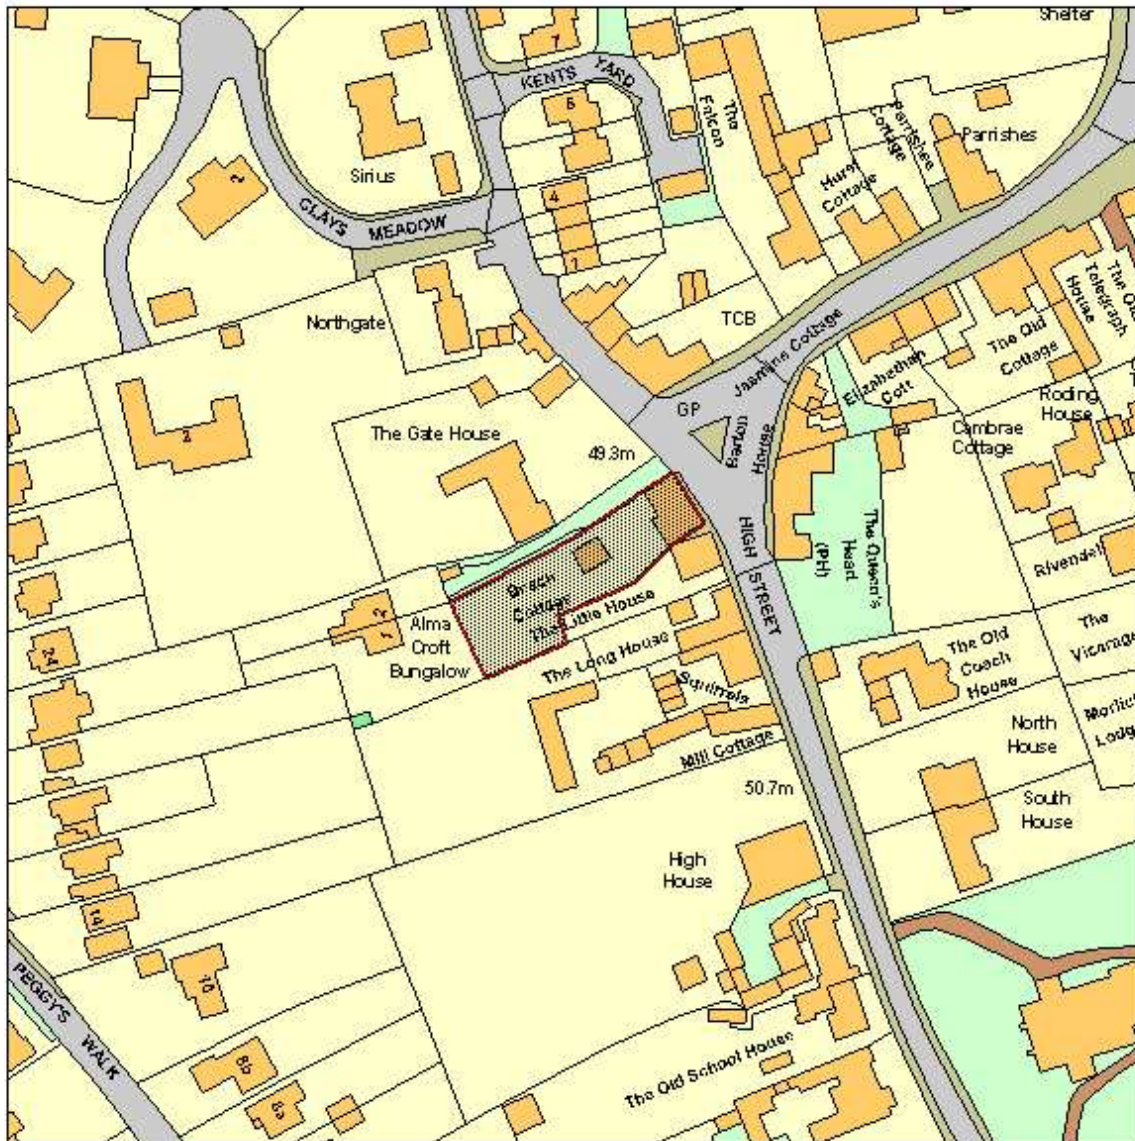

UTT/13/1606/HHF

Beech Cottage Cambridge Road Littlebury

Scale: 1:1250

Reproduced from the Ordnance Survey map with the permission of the Controller of Her Majesty's Stationary Office © Crown Copyright 2000.

Unauthorised reproduction infringes Crown Copyright and may lead to prosecution or civil proceedings.

Produced using ESRI (UK)'s MapExplorer 2.0 - <http://www.esriuk.com>

Organisation	Uttlesford District Council
Department	Planning and Building Control
Comments	
Date	18 July 2013
SLA Number	© Crown copyright 2013 Ordnance